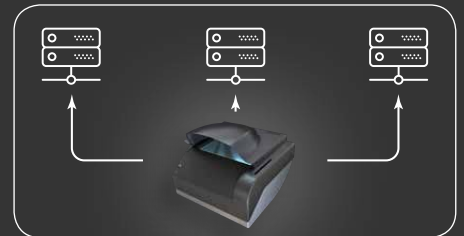

COMBO SMART N

STANDALONE PASSPORT SCANNER
WITH NETWORK CONNECTIVITY AND WEB INTERFACE

ALL-IN-ONE DOCUMENT READER AND VERIFICATION TERMINAL

Combo Smart N (N is short for Network), is an all-in-one ID verification terminal with onboard processing system producing ready-to-use data. Unlike other ID readers that need a local PC connection, it performs every task on its own. This standalone device reads all ID information without a PC or laptop and works perfectly with thin clients. In fact, it is compatible with any kind of environment, making it platform independent. Like an IP security camera, it can be accessed via smartphones, tablets – displaying real time results. Similar to Combo Smart, except its ability to read smart card chips, the reader is able to perform full spectrum authentication and data reading tasks.

 BORDER CONTROL	 QUALITY ASSURANCE	 LAW ENFORCEMENT
 BANKING	 HOTEL CHECK-IN	 MOBILE OPERATORS

MAIN BENEFITS

- ID data presented in an easily accessible format
- Environment-independent solution for any ID reading purpose
- Thin client support
- Immediate data transfer to selected location
- Solution for high-security IT systems – no installation required
- Supports duplex scanning

ARH: TOWARD THE FUTURE IN SAFETY – SINCE 1991

SPECIFICATIONS

COMBO SMART N

- onboard ID processing • Wi-Fi/Ethernet • web access • versatile upload protocols • requires no PC

IMAGING

Active Scan Area	125 mm × 88 mm (4.92" × 3.46")
Illumination Sources	LED visible white, IR (B900), UVA)
Image Resolution	500 PPI
Provided Images	Visible, IR, UV (UVA), OVD image, glare-free image
Image Formats	BMP, JPG, JPG2000 and PNG
Image Color Depth	24 bits/pixels [RGB, 8 bits/pixels (IR image)]