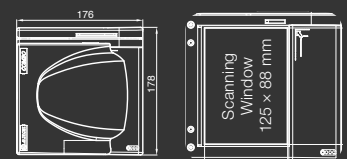

IMAGING

Active Scan Area	125 mm × 88 mm (4.92" × 3.46")
Illumination Sources	LED visible white, IR (B900), UVA)
Image Resolution	500 PPI
Provided Images	Visible, IR, UV (UVA), OVD image, glare-free image
Image Formats	BMP, JPG, JPG2000 and PNG
Image Color Depth	24 bits/pixels [RGB, 8 bits/pixels (IR image)]

IMAGING / READING FUNCTIONS

Automatic Document Detection (ADD)	YES
Reflection Removal (RR)	YES
ICAO MRZ Reading	ICAO compliant documents per ICAO 9303 specification Part 1, Part 1_{v2}, Part 2, Part 3 and Part 3_{v2} for Type ID-1, ID-2 and ID-3 MRZ Optical Character Recognition
VIZ Reading	Available with ARH VIZ OCR software
Barcode Reading	1D: UPC-A, EAN8, EAN13, Code39, Code128 and ITF 2D: PDF 417, Data Matrix, QR Code, Aztec Code From paper-based documents and mobile devices AAMVA compliant PDF417 and IATA BCBP
Contactless IC (RFID)	Reading contactless ICs according to: ISO 14443 Type A & B, all standardized rates up to 848 Kbps
RFID functions	ICAO Doc. 9303 LDS 1.7, ISO 18013 (Driver License) PKI 1.1, BAC, EAC, EAC2.0, PACE, PACE-CAM, AA, PA, TA, CA, BAP, EAP
Contact Smart Card	ISO 7816 Class A, AB and C, ISO 7816 & EMV2 2000 Level 1
Authentication checks	printed vs. digital data comparison

COMMUNICATION

Connection type	WIFI, Ethernet
Upload protocols	FTP, SFTP, FTPS, SMTP, WS, WSS
Web interface access	via Firefox, Chrome, IE11, Edge, Safari on all operating systems